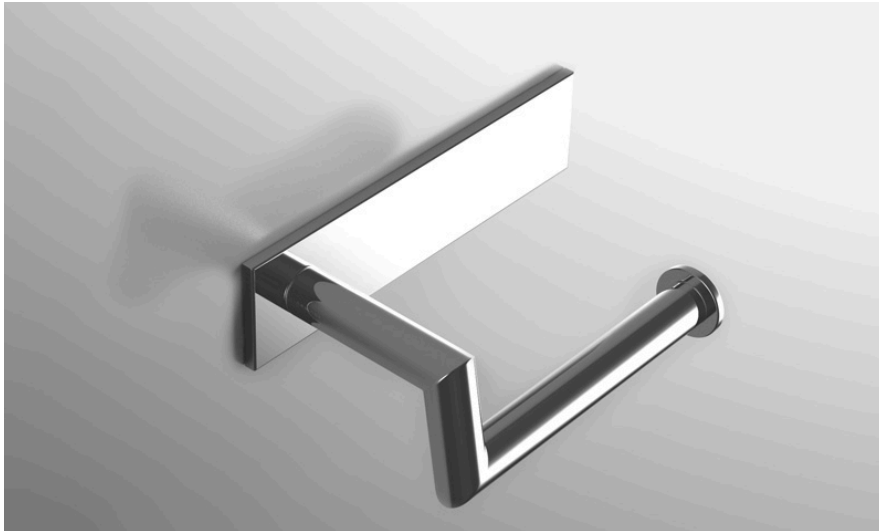

# neelnox

LET  
THERE  
BE **DESIGN.**

### FEATURES

- Premium 304 Grade Stainless Steel
- Solid Mount Construction
- Concealed Installation Hardware
- State of the exp wall anchors included for installation on Dry wall or Tile